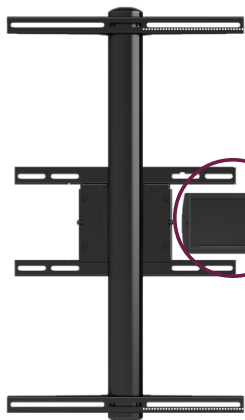

# Rotating Wall Mount for Samsung Flip

RFM-FLIP

GB-INWAVPB

WM55H

## Features

- 360° rotation to set in portrait or landscape configuration
- Security screw on wall plate prevents flat panel removal
- Signature design adds both aesthetics and rigidity
- Time-saving components allow a quick, three-step installation
- Patented washer "grips" mounting bracket for secure installation
- Pairs with optional Premier Mounts in-wall gearbox (GB-INWAVPB)