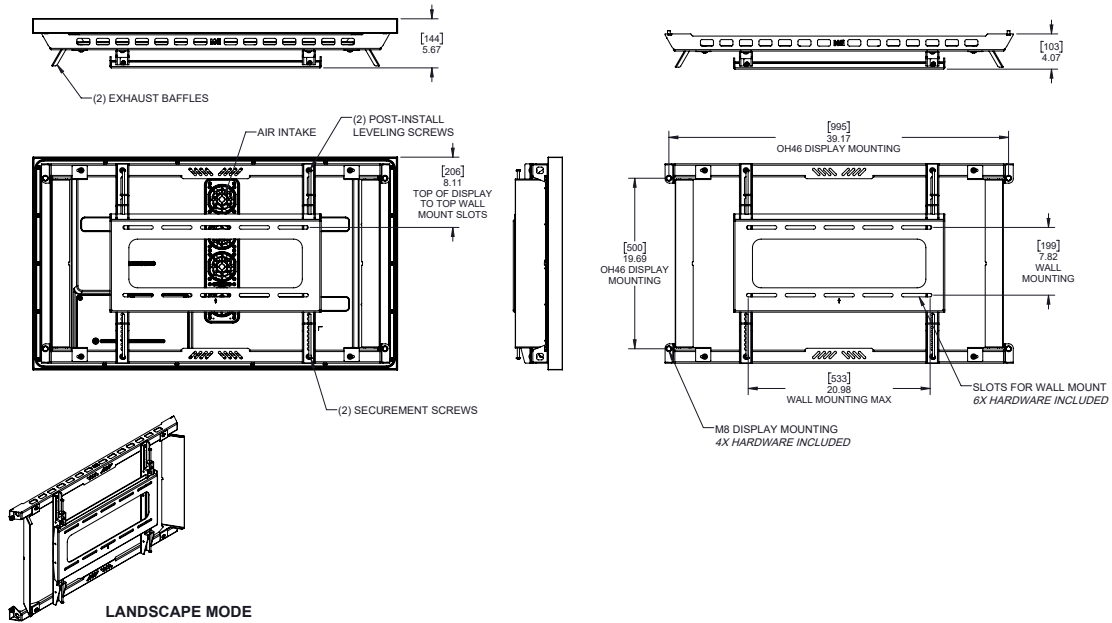

AWM SERIES CAD DRAWINGS

AWMF-OH46

PART NUMBER: AWMF-OH46   **DESCRIPTION:** FLAT WALL MOUNT, SAMSUNG OH46   **WEIGHT (LBS):** 27   **RATING (LBS):** N/A