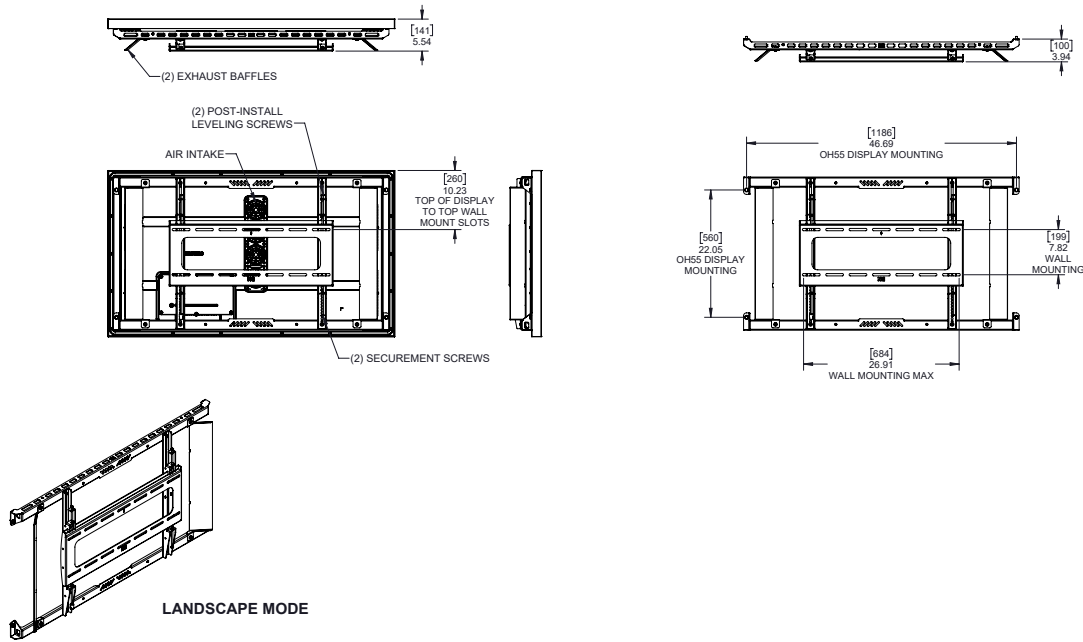

AWM SERIES CAD DRAWINGS

AWMF-OH55

PART NUMBER: AWMF-OH55   **DESCRIPTION:** WALL MOUNT, SAMSUNG OH55, FLAT   **WEIGHT (LBS):** 36   **RATING (LBS):** N/A