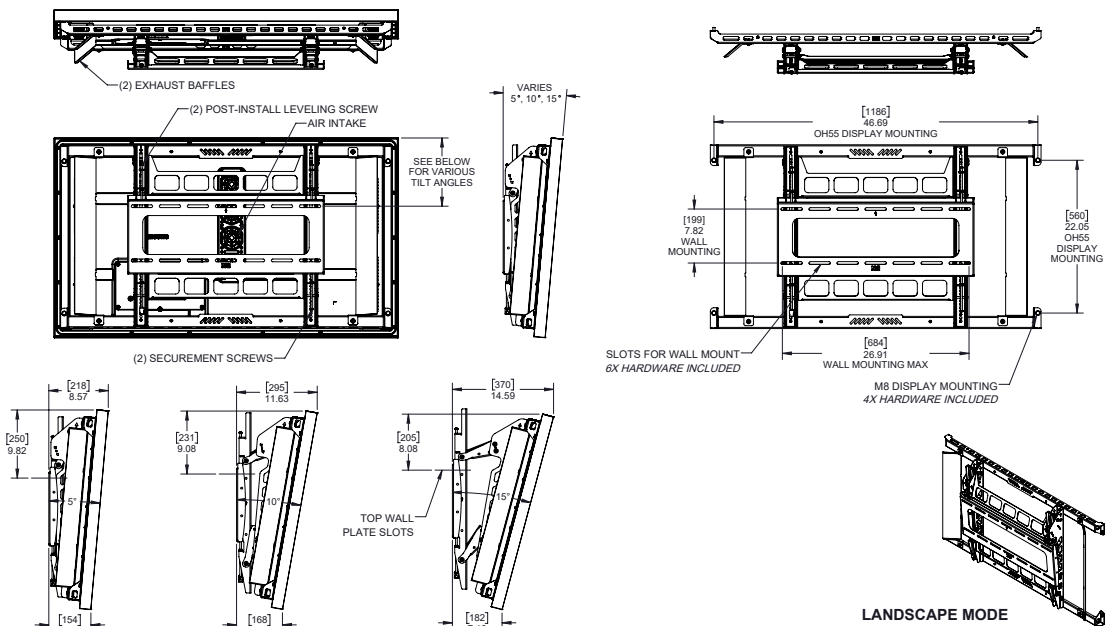

## AWM SERIES CAD DRAWINGS

## AWMF-OH55

**PART NUMBER:** AWMF-OH55      **DESCRIPTION:** WALL MOUNT, SAMSUNG OH55, FLAT      **WEIGHT (LBS):** 36      **RATING (LBS):** N/A

## AWMT-OH55

**PART NUMBER:** AWMT-OH55      **DESCRIPTION:** WALL MOUNT, SAMSUNG OH55, TILT 5-10-15 DEGREES      **WEIGHT (LBS):** 49      **RATING (LBS):** N/A