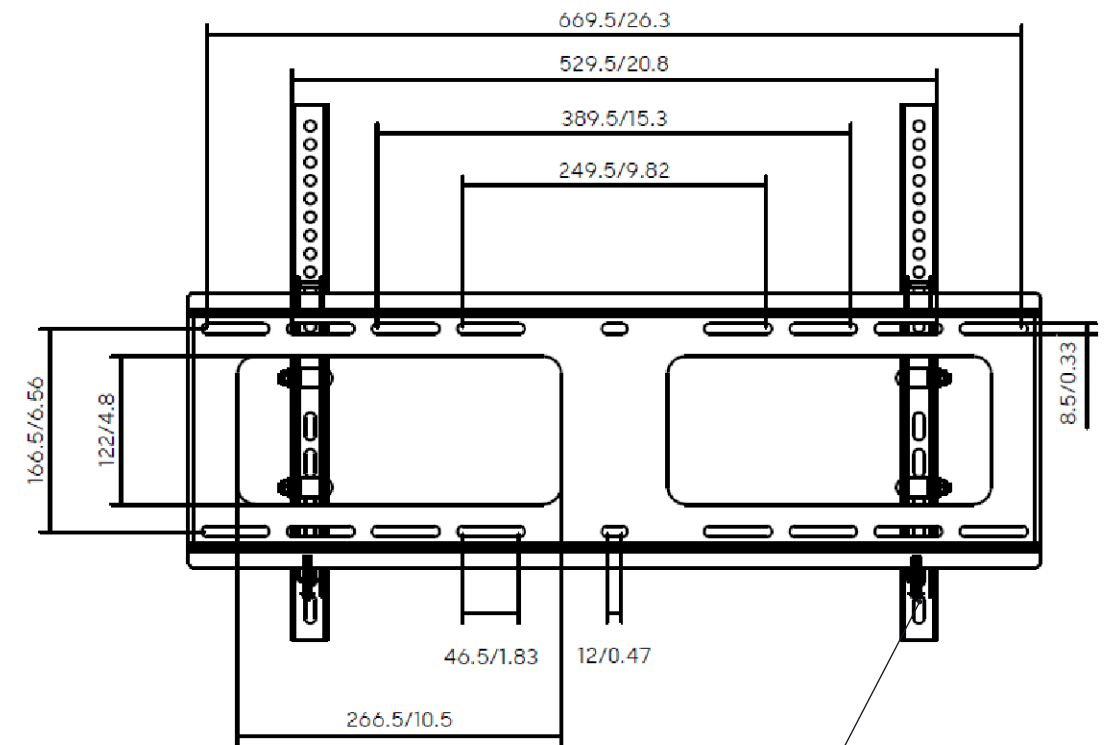

<b>PART NUMBER:</b> COR-175T	<b>DESCRIPTION:</b> TILT WALL MOUNT FOR FLAT PANEL DISPLAYS UP TO 175 LBS. VESA 200x200mm - 600x400mm	<b>WEIGHT (LBS):</b> 6.9	<b>RATING (LBS):</b> 175
------------------------------	---	--------------------------	--------------------------

**INCLUDES:**

- WALL MOUNTING HARDWARE
- M6 AND M8 DISPLAY SCREWS
- DISPLAY BRACKET SECURITY SCREWS AND TOOL

INCLUDES BOTH REGULAR AND SECURITY SCREWS (WITH TOOL)