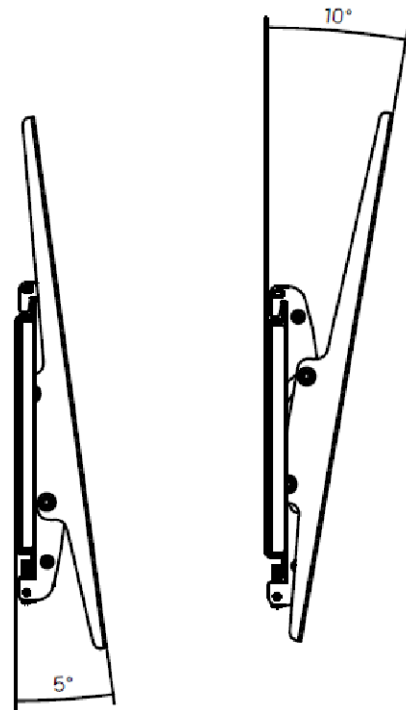

<b>PART NUMBER:</b> COR-175T	<b>DESCRIPTION:</b> TILT WALL MOUNT FOR FLAT PANEL DISPLAYS UP TO 175 LBS. VESA 200x200mm - 600x400mm	<b>WEIGHT (LBS):</b> 6.9	<b>RATING (LBS):</b> 175
------------------------------	---	--------------------------	--------------------------

**INCLUDES:**

- WALL MOUNTING HARDWARE
- M6 AND M8 DISPLAY SCREWS
- DISPLAY BRACKET SECURITY SCREWS AND TOOL

INCLUDES BOTH REGULAR AND SECURITY SCREWS (WITH TOOL)