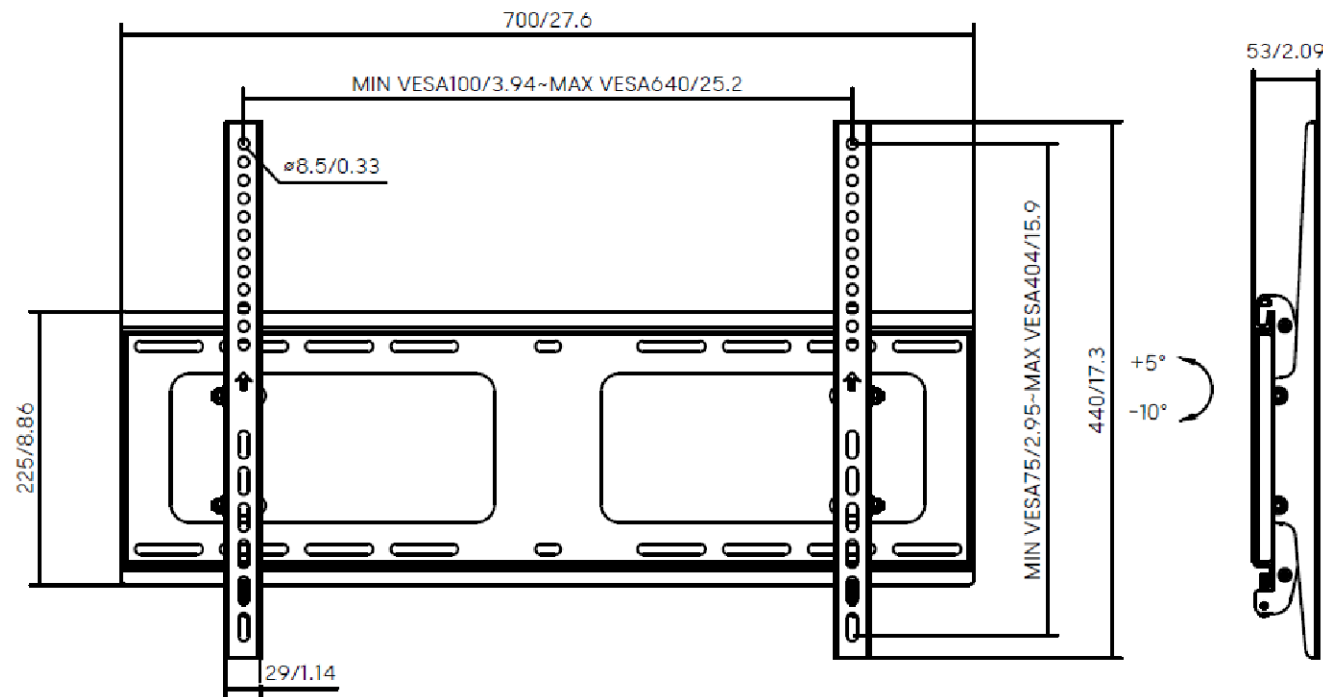

<b>PART NUMBER:</b> COR-175T	<b>DESCRIPTION:</b> TILT WALL MOUNT FOR FLAT PANEL DISPLAYS UP TO 175 LBS. VESA 200x200mm - 600x400mm	<b>WEIGHT (LBS):</b> 6.9	<b>RATING (LBS):</b> 175
------------------------------	---	--------------------------	--------------------------

**INCLUDES:**

- WALL MOUNTING HARDWARE
- M6 AND M8 DISPLAY SCREWS
- DISPLAY BRACKET SECURITY SCREWS AND TOOL

INCLUDES BOTH REGULAR AND SECURITY SCREWS (WITH TOOL)