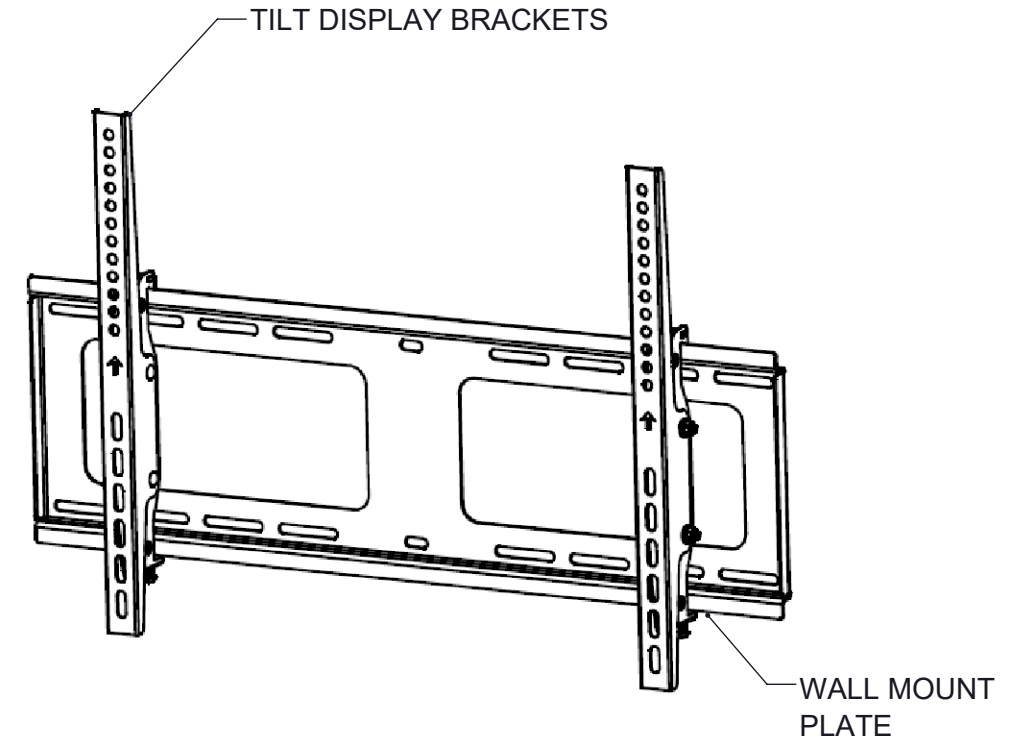

<b>PART NUMBER:</b> COR-175T	<b>DESCRIPTION:</b> TILT WALL MOUNT FOR FLAT PANEL DISPLAYS UP TO 175 LBS. VESA 200x200mm - 600x400mm	<b>WEIGHT (LBS):</b> 6.9	<b>RATING (LBS):</b> 175
------------------------------	---	--------------------------	--------------------------

**INCLUDES:**

- WALL MOUNTING HARDWARE
- M6 AND M8 DISPLAY SCREWS
- DISPLAY BRACKET SECURITY SCREWS AND TOOL

INCLUDES BOTH REGULAR AND SECURITY SCREWS (WITH TOOL)