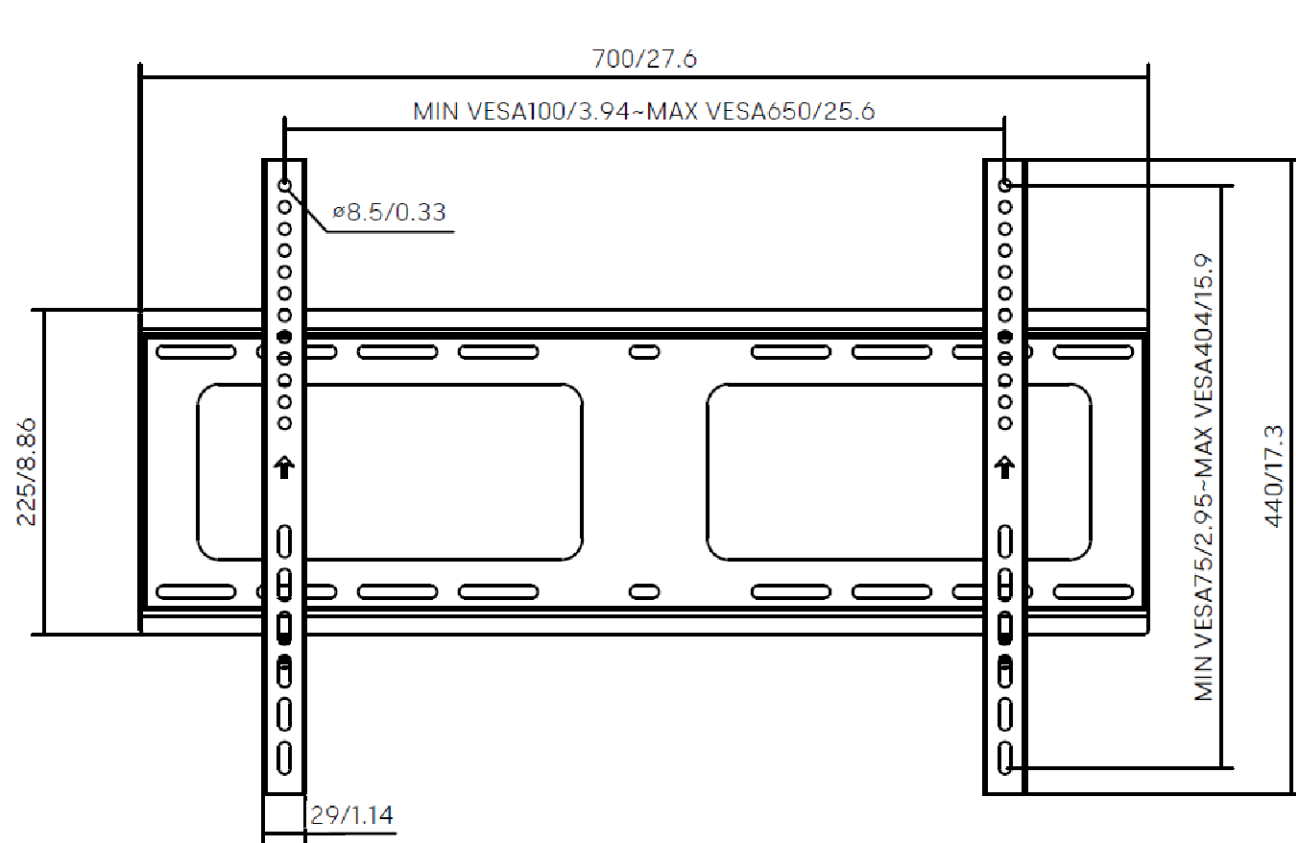

PART NUMBER: COR-175F	DESCRIPTION: FLAT WALL MOUNT FOR FLAT PANEL DISPLAYS UP TO 175 LBS. VESA 200x200mm - 600x400mm	WEIGHT (LBS): 5.2	RATING (LBS): 175
------------------------------	---	--------------------------	--------------------------

INCLUDES:

- WALL MOUNTING HARDWARE
- M6 AND M8 DISPLAY SCREWS
- DISPLAY BRACKET SECURITY SCREWS AND TOOL

INCLUDES BOTH REGULAR AND SECURITY SCREWS (WITH TOOL)