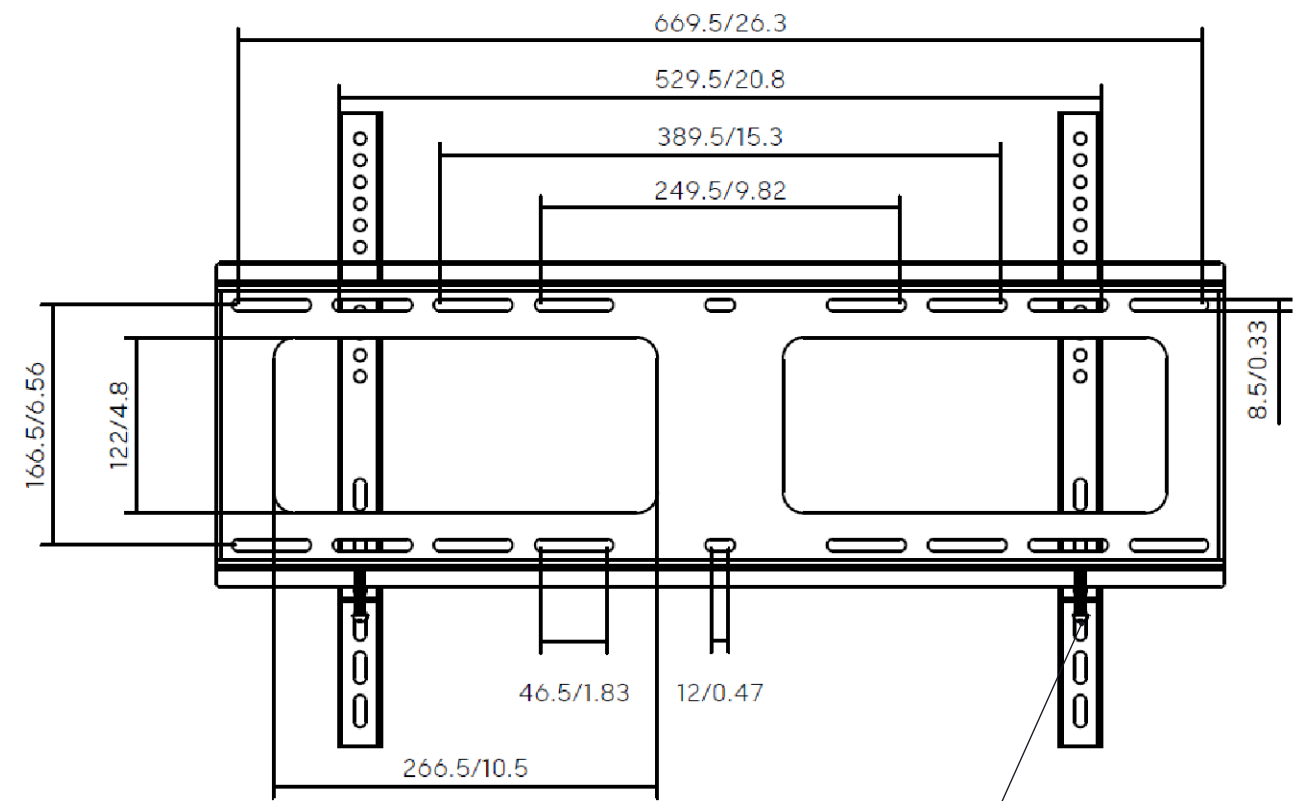

PART NUMBER: COR-175F	DESCRIPTION: FLAT WALL MOUNT FOR FLAT PANEL DISPLAYS UP TO 175 LBS. VESA 200x200mm - 600x400mm	WEIGHT (LBS): 5.2	RATING (LBS): 175
------------------------------	---	--------------------------	--------------------------

INCLUDES:

- WALL MOUNTING HARDWARE
- M6 AND M8 DISPLAY SCREWS
- DISPLAY BRACKET SECURITY SCREWS AND TOOL

INCLUDES BOTH REGULAR AND SECURITY SCREWS (WITH TOOL)