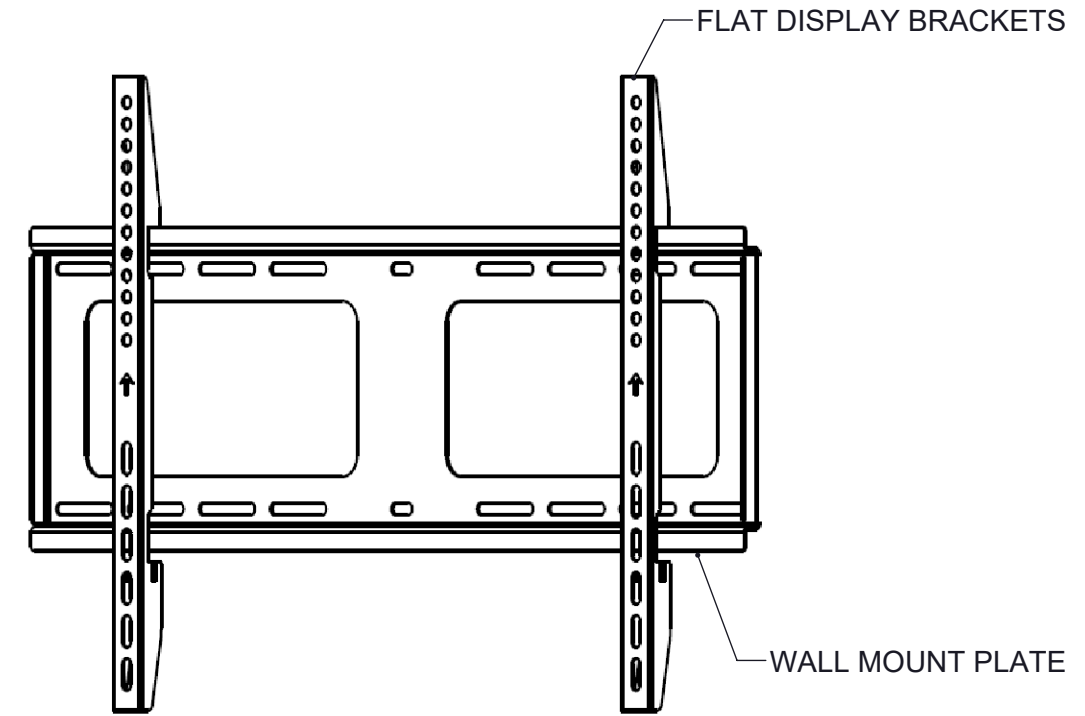

PART NUMBER: COR-175F	DESCRIPTION: FLAT WALL MOUNT FOR FLAT PANEL DISPLAYS UP TO 175 LBS. VESA 200x200mm - 600x400mm	WEIGHT (LBS): 5.2	RATING (LBS): 175
------------------------------	---	--------------------------	--------------------------

INCLUDES:

- WALL MOUNTING HARDWARE
- M6 AND M8 DISPLAY SCREWS
- DISPLAY BRACKET SECURITY SCREWS AND TOOL

INCLUDES BOTH REGULAR AND SECURITY SCREWS (WITH TOOL)