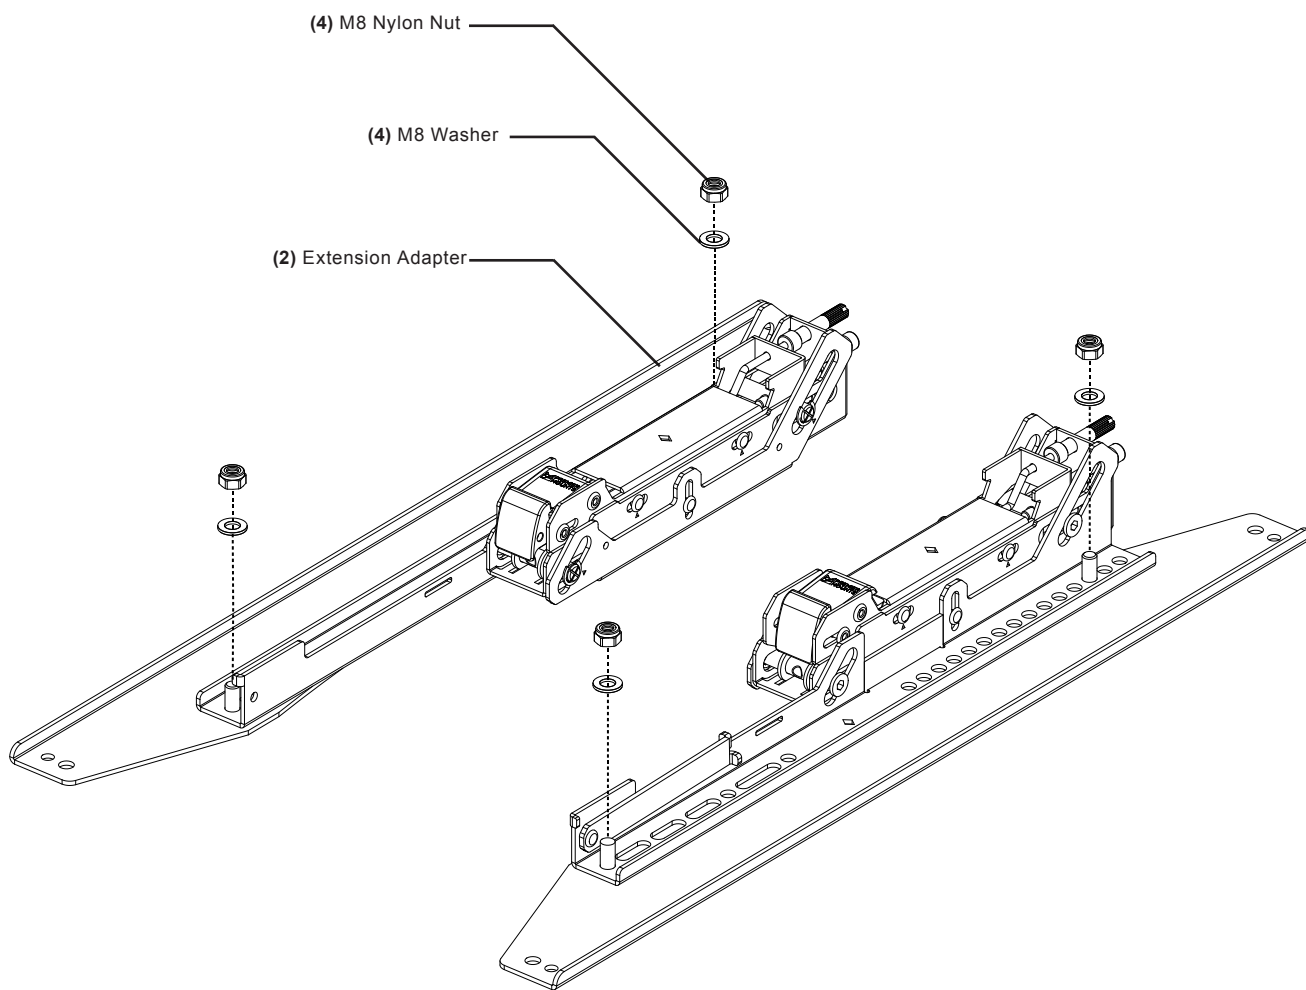

### Installation Guide

Extension Adapter

M8 Nylon Nut

M8 Washer

9533-000-020-0X\_0