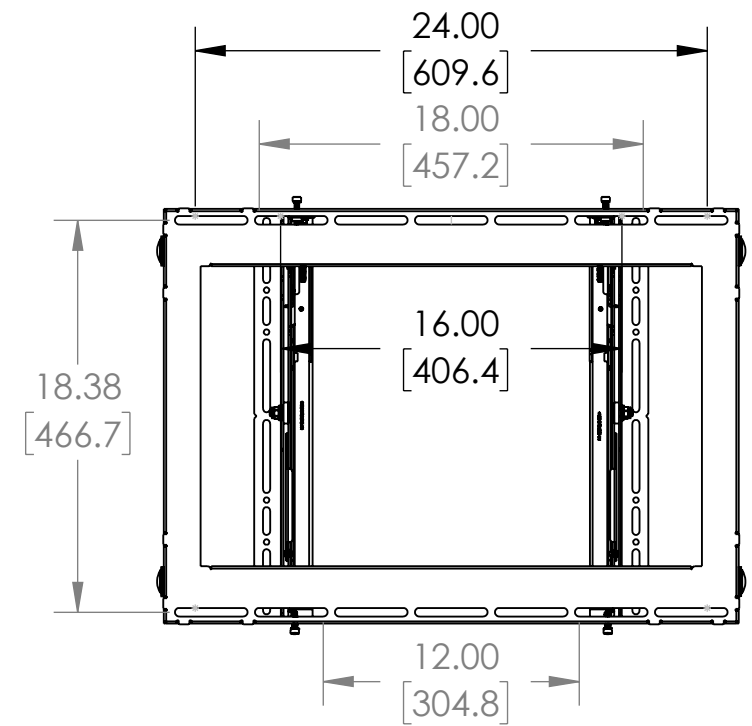

CENTRALIZED ADJUSTMENTS
ALIGN THE DISPLAY ON THE
X, Y AND Z PLANE. LOCATED ON TOP OF
THE MOUNTING BRACKETS

DETAIL A
SCALE 1 : 4

VESA PATTERN
(200X200 MIN - 600 X 400 MAX)

SERVICE POSITION

IN/OUT
ADJUSTMENT $\pm .375$ "

DESCRIPTION:
FLAT VIDEO WALL MOUNT

PART NO. LMVF

MAX. WEIGHT CAPACITY LB.	DIMENSION ARE IN INCH AND [MM]	SCALE: 1:9	SHEET 1 OF 1
-----------------------------	-----------------------------------	---------------	-----------------