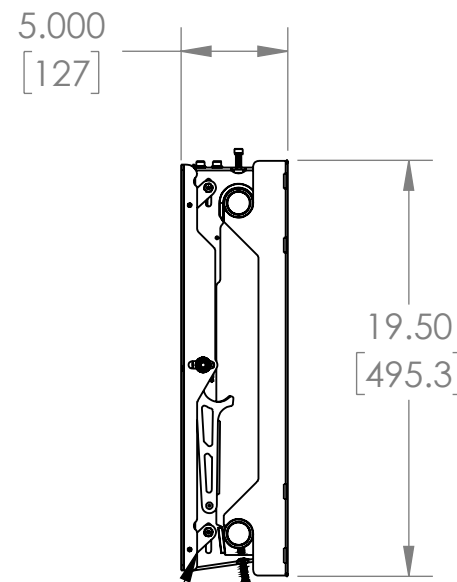

CENTRALIZED ADJUSTMENTS
ALIGN THE DISPLAY ON THE
X, Y AND Z PLANE. LOCATED ON TOP OF
THE MOUNTING BRACKETS

DETAIL A
SCALE 1 : 4

VESA PATTERN
(200X200 MIN - 600 X 400 MAX)

SERVICE POSITION

IN/OUT
ADJUSTMENT $\pm .375$ "

DESCRIPTION:
FLAT VIDEO WALL MOUNT

PART NO. LMVF

MAX. WEIGHT CAPACITY LB.	DIMENSION ARE IN INCH AND [MM]	SCALE: 1:9	SHEET 1 OF 1
-----------------------------	-----------------------------------	---------------	-----------------