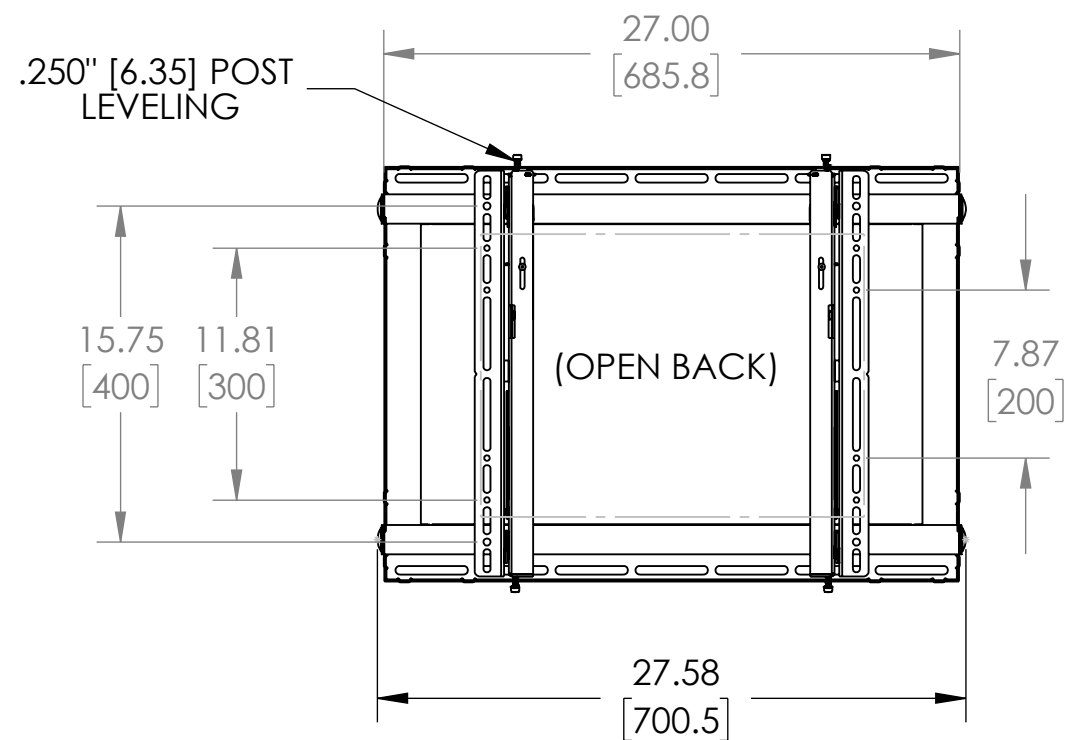

CENTRALIZED ADJUSTMENTS
ALIGN THE DISPLAY ON THE
X, Y AND Z PLANE. LOCATED ON TOP OF
THE MOUNTING BRACKETS

DETAIL A
SCALE 1 : 4

VESA PATTERN
(200X200 MIN - 600 X 400 MAX)

SERVICE POSITION

IN/OUT
ADJUSTMENT $\pm .375$ "

DESCRIPTION:
FLAT VIDEO WALL MOUNT

PART NO. LMVF

MAX. WEIGHT CAPACITY LB.	DIMENSION ARE IN INCH AND [MM]	SCALE: 1:9	SHEET 1 OF 1
-----------------------------	-----------------------------------	---------------	-----------------