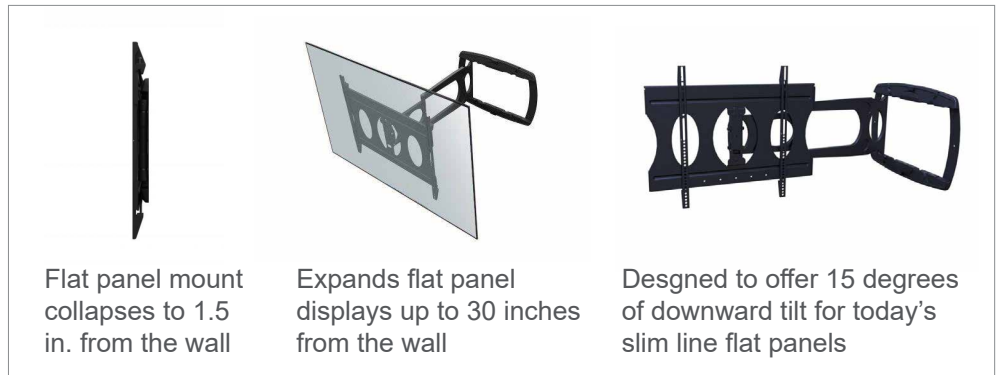

AM100 Low Profile Ultra-Slim Swingout Mount

ITEM: AM100

WEIGHT CAPACITY:
100 LB. / 45.5 KG

The AM100 is an ultra-slim mounting wall plate that provides three options for the swing arm placement, allowing the mount to swing out from the left, right, or center. The swingout arm extends 30 in. from the wall and provides 15° of downward tilt. The lightweight aluminum mount collapses to just 1.5 in. from the wall. Cable management channels are built into the arm to keep power and cables protected when pulling or pushing the display.

FEATURES

- 1 Provides three options for swingout arm placement, allowing the mount to swing out from the left, right, or center
 - 2 Low profile, ultra-slim swingout flat panel mount collapses to just 1.5 in. from the wall
 - 3 15° of downward tilt
- Extends 30 in. from the wall
 - 180° of swivel
 - Universal mounting pattern up to 630 x 526 mm
 - Designed for today's slim line flat panels

AM100 Low Profile Ultra-Slim Swingout Mount

SPECIFICATIONS

WEIGHT	COLOR	WEIGHT CAPACITY/MOUNT	MOUNTING PATTERN
29.11 lb. 13.2 kg	Black	100 lb. 45.5 kg	100 x 100 mm (Min) x 630 x 526 mm (Max)
WIDTH x HEIGHT x DEPTH		TOTAL WEIGHT CAPACITY	WARRANTY
26.33 x 21.38 x 1.5 - 29.49 in. 669 x 543 x 38 - 749 mm		100 lb. 45.5 kg	Lifetime