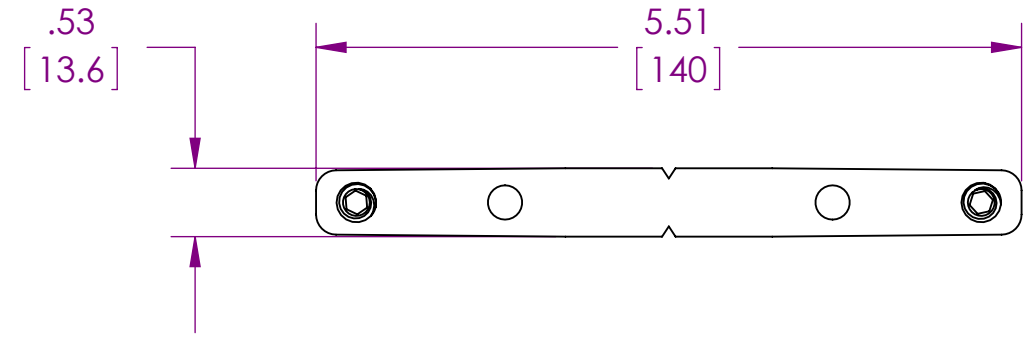

 PREMIER MOUNTS 1321 South State College Blvd Fullerton Ca, 92831 P. 800.368.9700 - F. 800.832.4888	
ITEM DESCRIPTION:	
SYMMETRY BAR COUPLER	
SIZE B	DWG. NO. SYM-IB-EXT
SCALE: 1:1.5	SHEET 1 OF 1