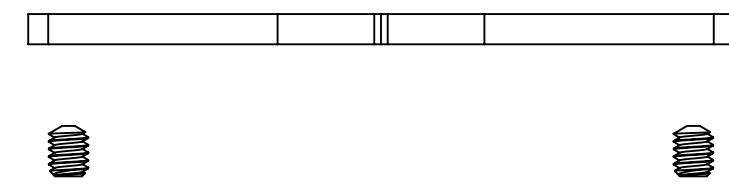

 PREMIER MOUNTS 1321 South State College Blvd Fullerton Ca, 92831 P. 800.368.9700 - F. 800.832.4888	
ITEM DESCRIPTION:	
SYMMETRY BAR COUPLER	
SIZE B	DWG. NO. SYM-IB-EXT
SCALE: 1:1.5	SHEET 1 OF 1