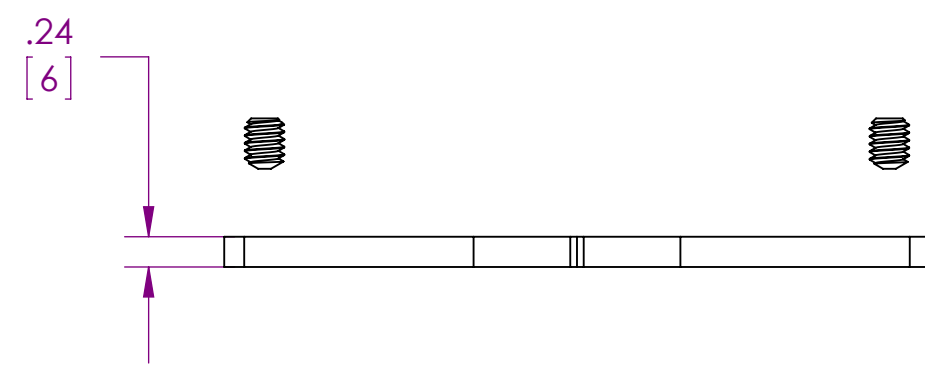

 PREMIER MOUNTS 1321 South State College Blvd Fullerton Ca, 92831 P. 800.368.9700 - F. 800.832.4888	
ITEM DESCRIPTION:	
SYMMETRY BAR COUPLER	
SIZE B	DWG. NO. SYM-IB-EXT
SCALE: 1:1.5	SHEET 1 OF 1