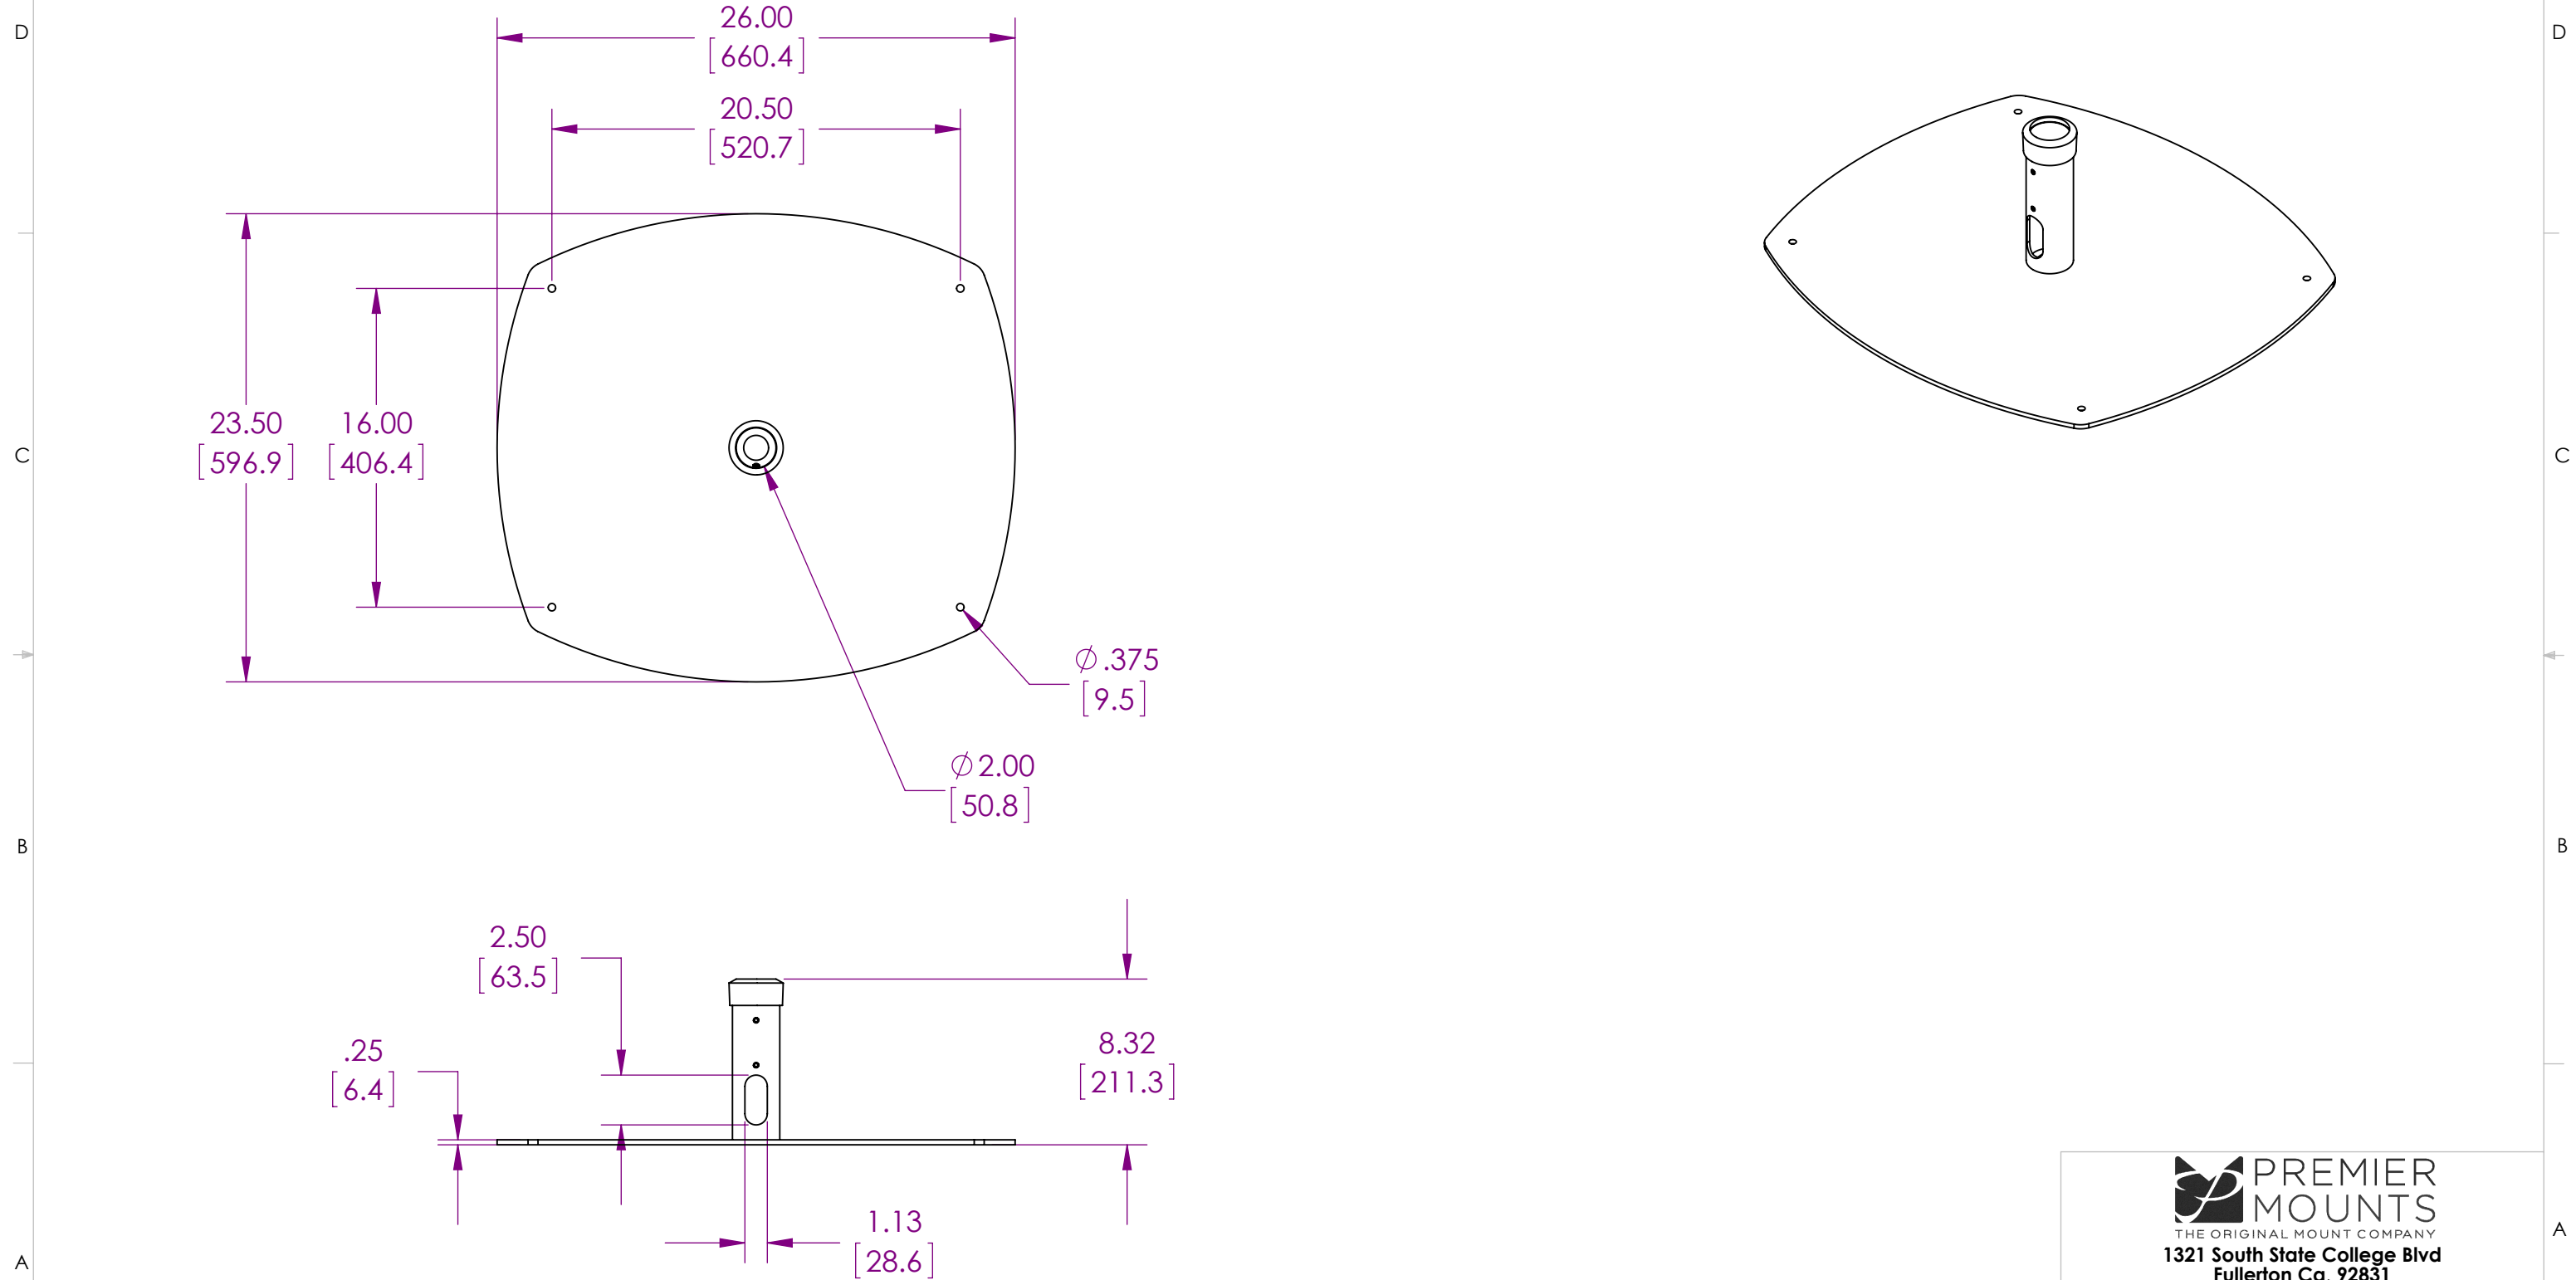

THE INFORMATION CONTAINED IN THIS DRAWING IS THE SOLE PROPERTY OF PREMIER MOUNTS DIVISION OF <PMPI> ANY REPRODUCTION IN PART OR WHOLE WITHOUT THE WRITTEN PERMISSION OF PREMIER MOUNTS DIVISION OF <PMPI> IS PROHIBITED.

 PREMIER MOUNTS <small>THE ORIGINAL MOUNT COMPANY</small> 1321 South State College Blvd Fullerton Ca, 92831 P. 800.368.9700 - F. 800.832.4888	
ITEM DESCRIPTION: LOW PROFILE SINGLE FLOOR STAND	
SIZE B	DWG. NO. PSP-BASE
SCALE: 1:8	SHEET 1 OF 1