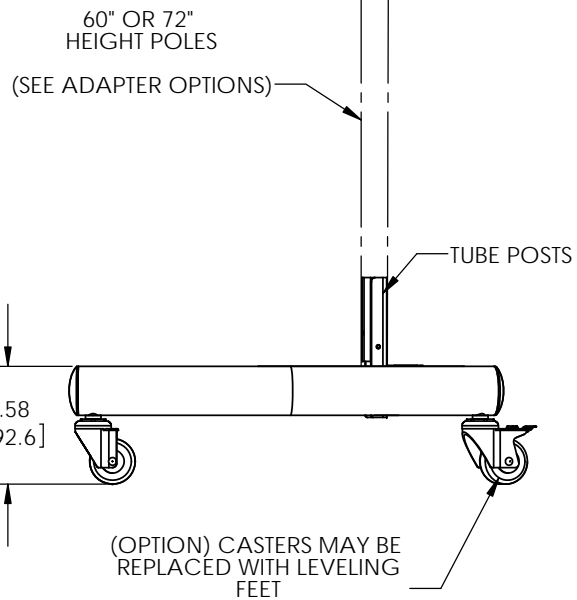

MOUNTS.COM

 PREMIER MOUNTS <small>THE ORIGINAL MOUNT COMPANY</small>	
1321 South State College Blvd Fullerton Ca, 92831 P. 800.368.9700 - F. 800.832.4888	
ITEM DESCRIPTION:	
MOBILE NESTING CART	
SIZE	DWG. NO.
B	PSD-BW
SCALE: 1:8	SHEET 1 OF 1