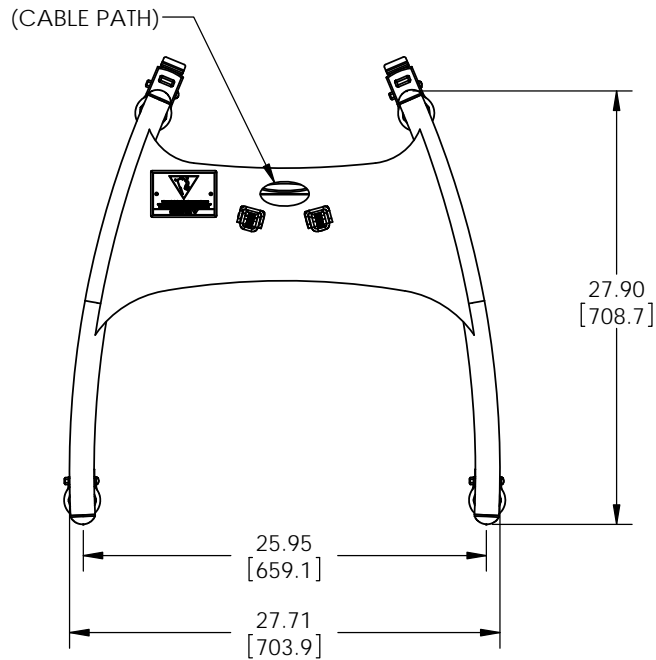

MOUNTS.COM

 PREMIER MOUNTS <small>THE ORIGINAL MOUNT COMPANY</small>	
1321 South State College Blvd Fullerton Ca, 92831 P. 800.368.9700 - F. 800.832.4888	
ITEM DESCRIPTION:	
MOBILE NESTING CART	
SIZE	DWG. NO.
B	PSD-BW
SCALE: 1:8	SHEET 1 OF 1