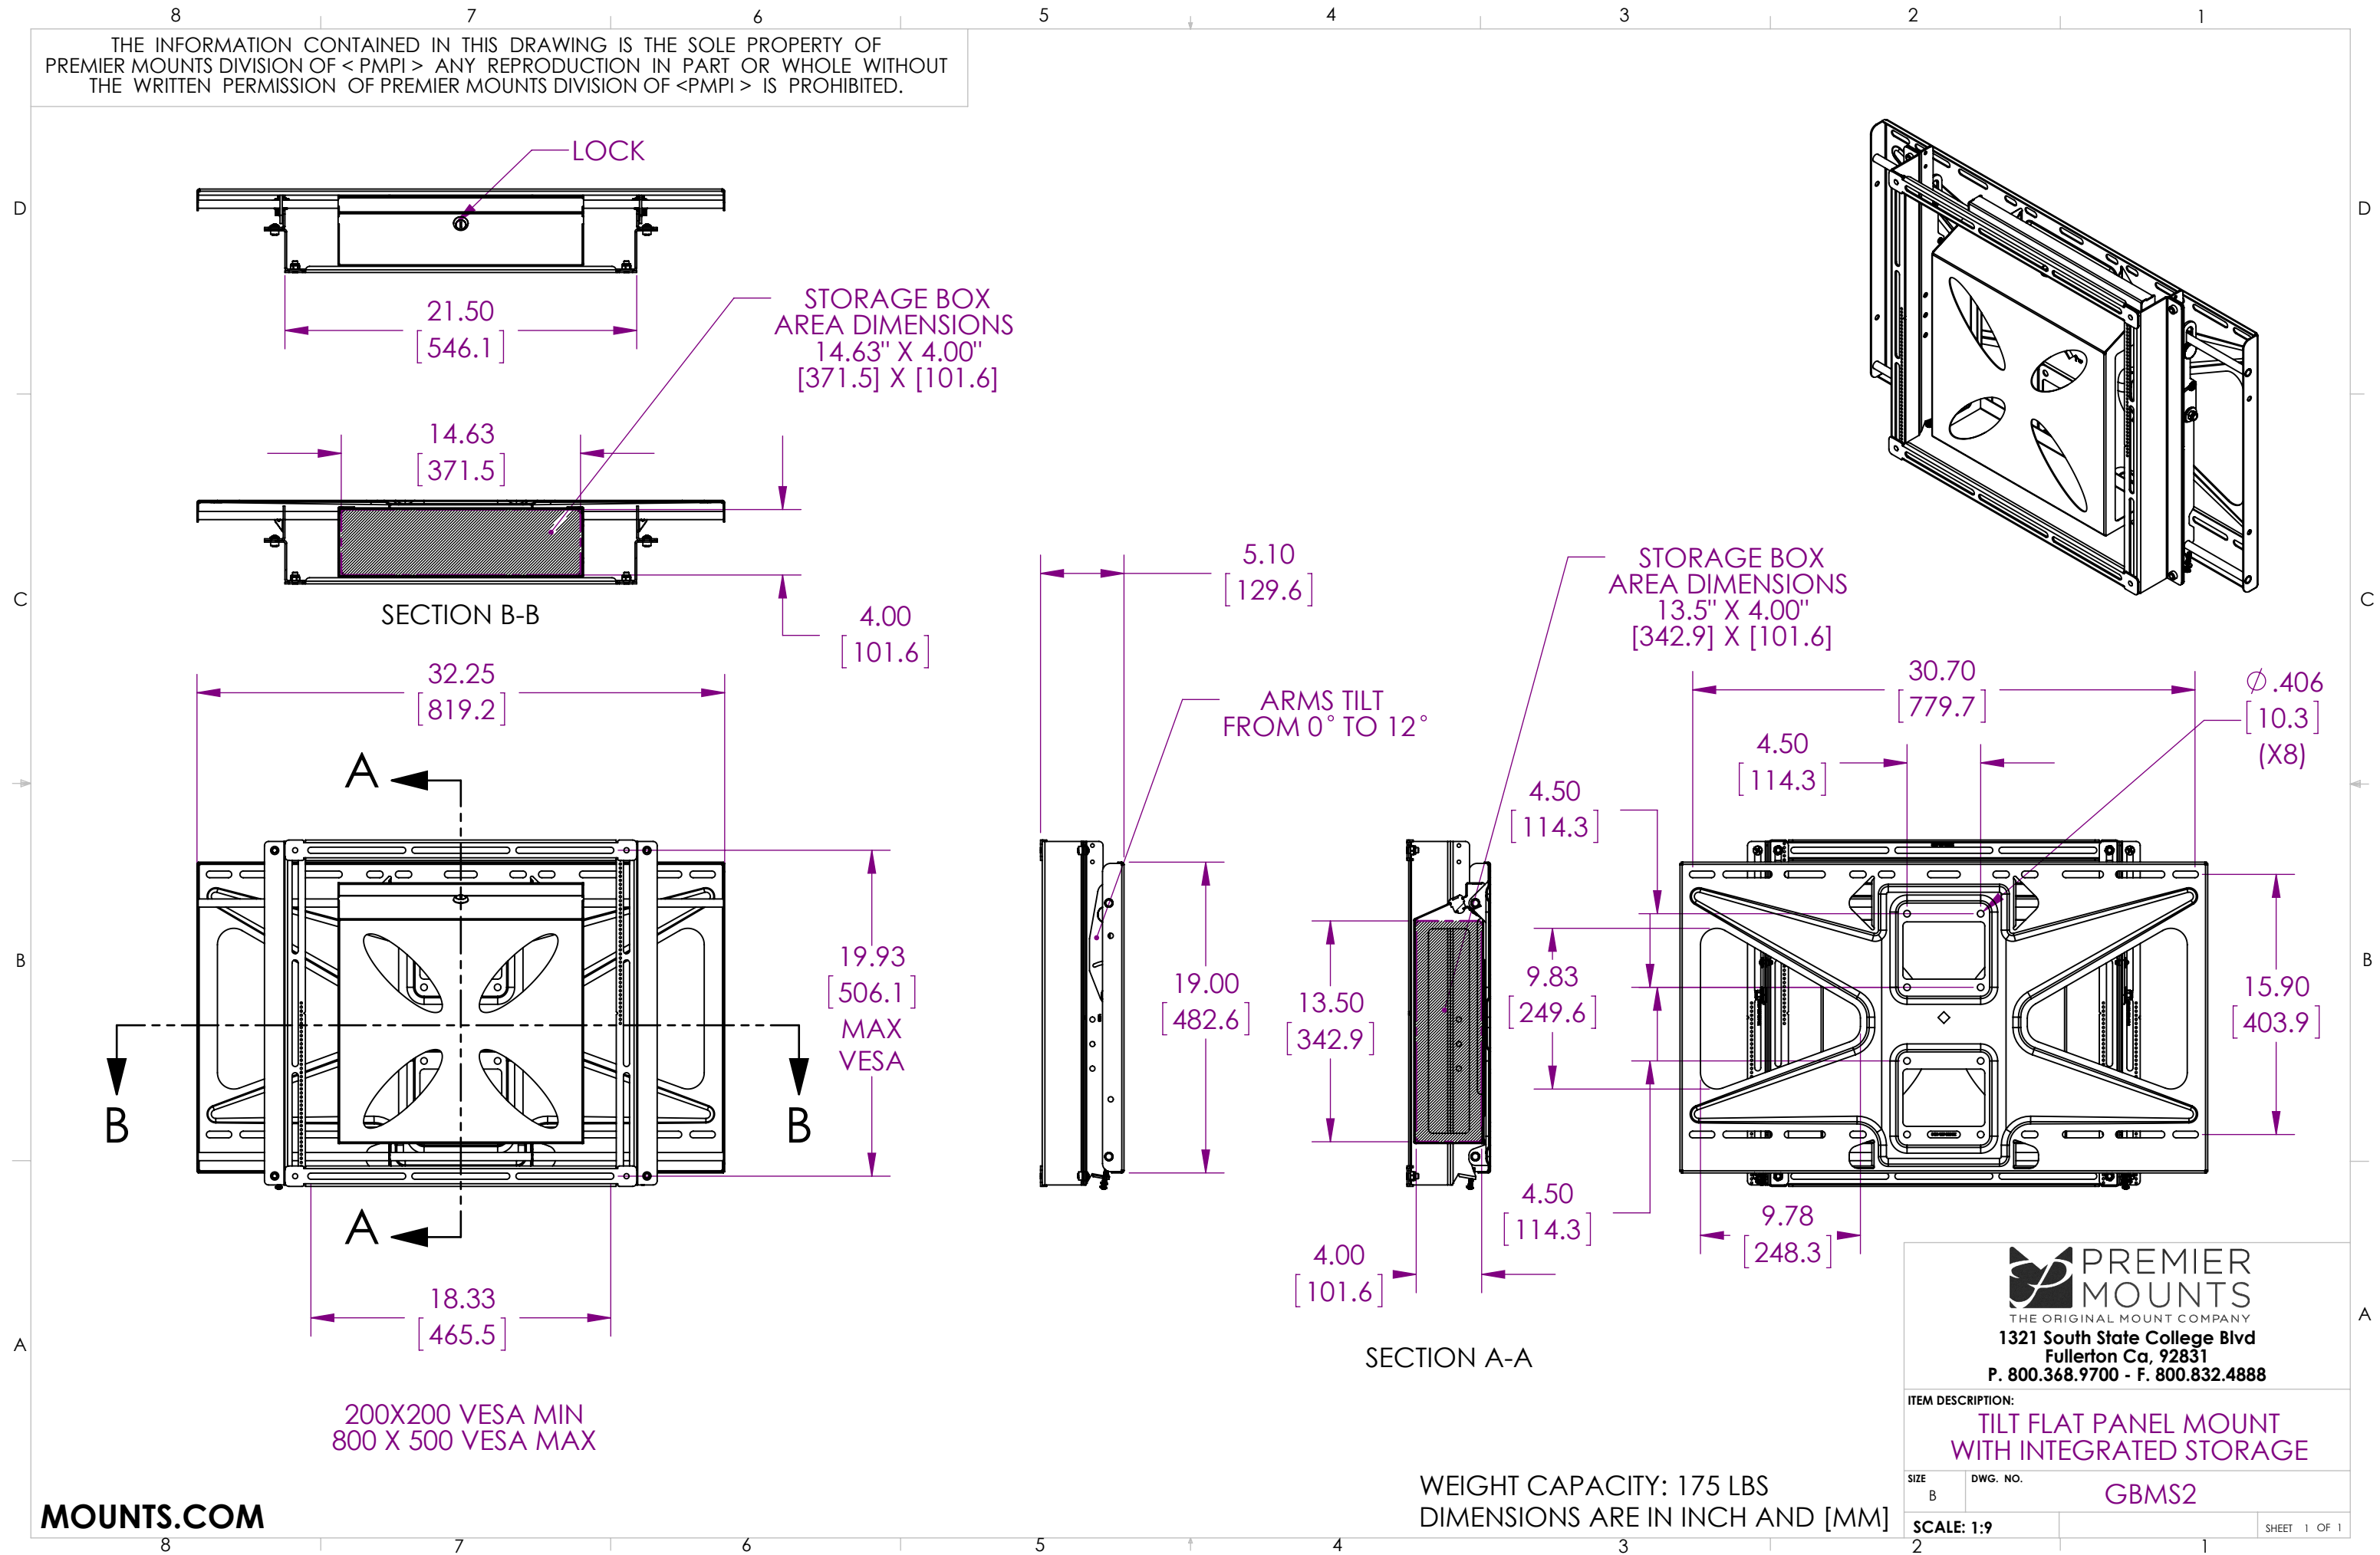

THE INFORMATION CONTAINED IN THIS DRAWING IS THE SOLE PROPERTY OF PREMIER MOUNTS DIVISION OF <PMPI> ANY REPRODUCTION IN PART OR WHOLE WITHOUT THE WRITTEN PERMISSION OF PREMIER MOUNTS DIVISION OF <PMPI> IS PROHIBITED.

PREMIER MOUNTS
THE ORIGINAL MOUNT COMPANY
1321 South State College Blvd
Fullerton Ca, 92831
P. 800.368.9700 - F. 800.832.4888

ITEM DESCRIPTION:
TILT FLAT PANEL MOUNT WITH INTEGRATED STORAGE

SIZE B DWG. NO. **GBMS2**

SCALE: 1:9 SHEET 1 OF 1