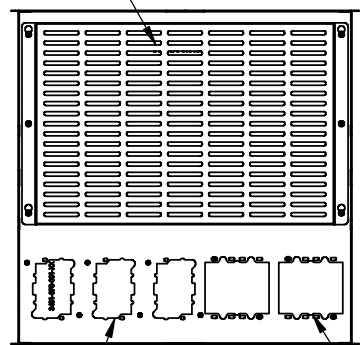

QUICK RELEASE EQUIPMENT RACK

ELECTRICAL KNOCK OUT

3 SINGLE GANG POWER KNOCK OUT

MOUNTS.COM

WEIGHT CAPACITY: 50 LBS
DIMENSIONS ARE IN INCH AND [MM]

PREMIER MOUNTS
THE ORIGINAL MOUNT COMPANY
1321 South State College Blvd
Fullerton Ca, 92831
P. 800.368.9700 - F. 800.832.4888