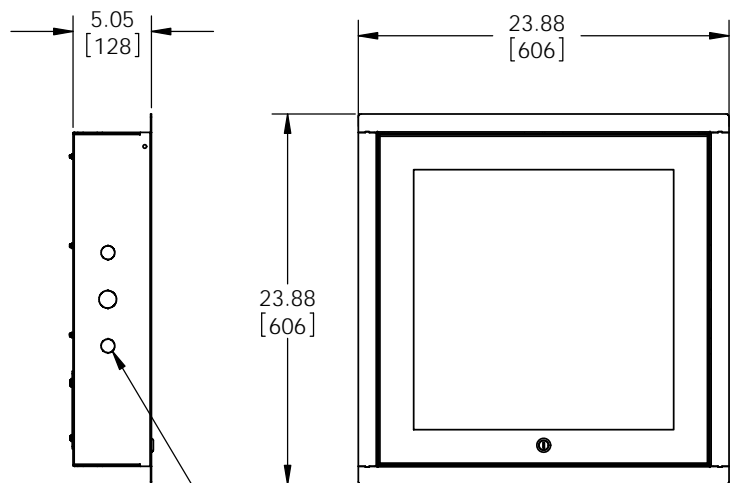

QUICK RELEASE EQUIPMENT RACK

ELECTRICAL KNOCK OUT

3 SINGLE GANG POWER KNOCK OUT

MOUNTS.COM

WEIGHT CAPACITY: 50 LBS
DIMENSIONS ARE IN INCH AND [MM]

PREMIER MOUNTS
THE ORIGINAL MOUNT COMPANY
1321 South State College Blvd
Fullerton Ca, 92831
P. 800.368.9700 - F. 800.832.4888

ITEM DESCRIPTION:
**PLENUM RATED FALSE
CEILING EQUIPMENT STORAGE**

SIZE	DWG. NO.
B	GB-AVSTOR3

SCALE: 1:8

SHEET 1 OF 1