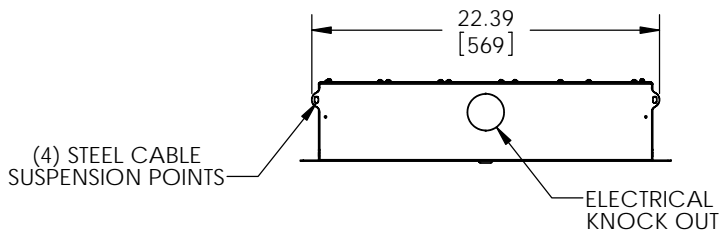

QUICK RELEASE EQUIPMENT RACK

ELECTRICAL KNOCK OUT

3 SINGLE GANG POWER KNOCK OUT

MOUNTS.COM

WEIGHT CAPACITY: 50 LBS
DIMENSIONS ARE IN INCH AND [MM]

PREMIER MOUNTS
THE ORIGINAL MOUNT COMPANY
1321 South State College Blvd
Fullerton Ca, 92831
P. 800.368.9700 - F. 800.832.4888

ITEM DESCRIPTION:
**PLENUM RATED FALSE
CEILING EQUIPMENT STORAGE**

SIZE	DWG. NO.
B	GB-AVSTOR3

SCALE: 1:8

SHEET 1 OF 1