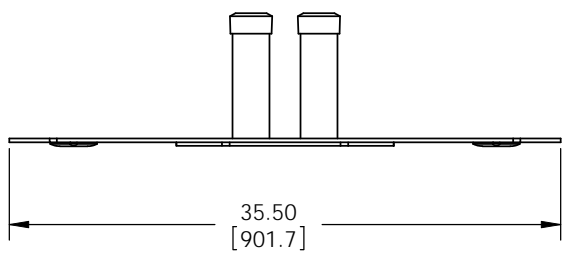

60"-72"-84"
HEIGHT POLES
(SEE ADAPTER OPTIONS)

PREMIER MOUNTS®
CREATING POSITIVE CUSTOMER EXPERIENCES
3130 East Miraloma Avenue
Anaheim, CA 92806
P. 800.368.9700 - F. 800.832.4888

ITEM DESCRIPTION: PSD-TS60 PSD-TS72
PSD-TS84

SIZE B	DWG. NO.
SCALE: 1:1	
SHEET 1 OF 1	

MOUNTS.COM