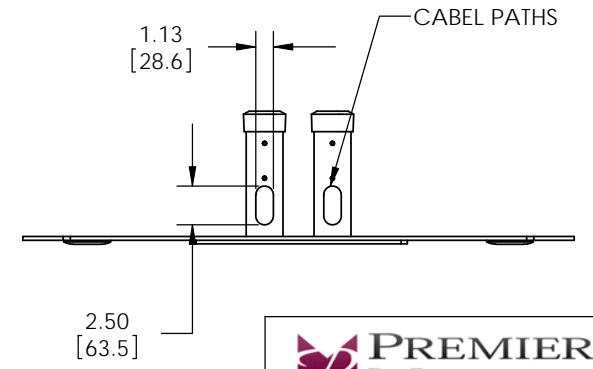

60"-72"-84"
HEIGHT POLES
(SEE ADAPTER OPTIONS)

PREMIER MOUNTS®
CREATING POSITIVE CUSTOMER EXPERIENCES
3130 East Miraloma Avenue
Anaheim, CA 92806
P. 800.368.9700 - F. 800.832.4888

ITEM DESCRIPTION: PSD-TS60 PSD-TS72
PSD-TS84