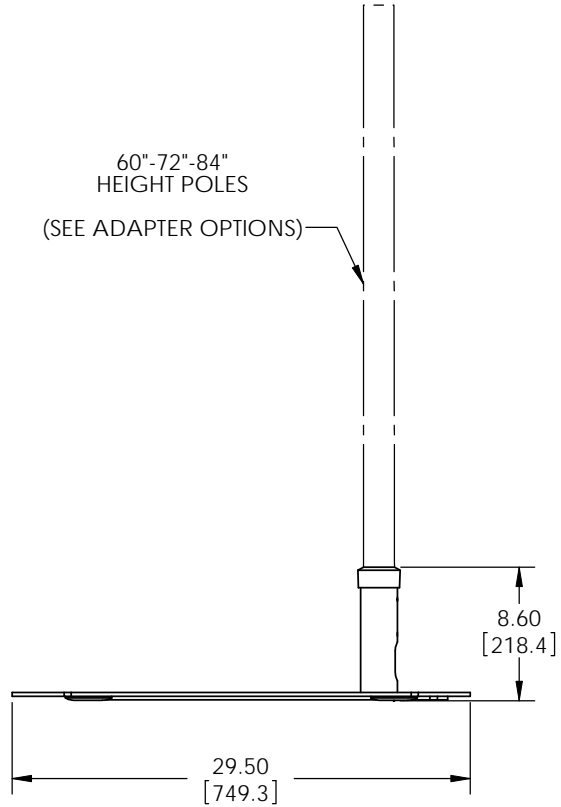

60"-72"-84"
HEIGHT POLES
(SEE ADAPTER OPTIONS)

PREMIER MOUNTS®
CREATING POSITIVE CUSTOMER EXPERIENCES
3130 East Miraloma Avenue
Anaheim, CA 92806
P. 800.368.9700 - F. 800.832.4888

ITEM DESCRIPTION: PSD-TS60 PSD-TS72
PSD-TS84

SIZE B	DWG. NO.
SCALE: 1:1	
SHEET 1 OF 1	

MOUNTS.COM