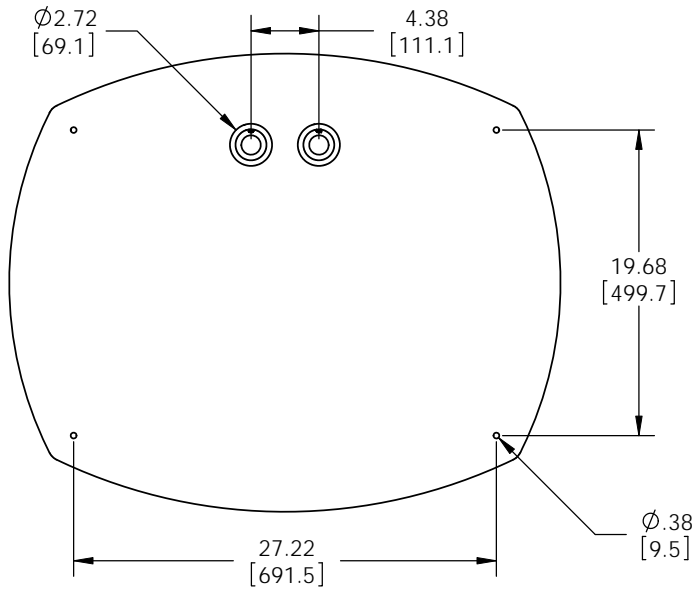

60"-72"-84"
HEIGHT POLES
(SEE ADAPTER OPTIONS)

PREMIER MOUNTS®
CREATING POSITIVE CUSTOMER EXPERIENCES
3130 East Miraloma Avenue
Anaheim, CA 92806
P. 800.368.9700 - F. 800.832.4888

ITEM DESCRIPTION: PSD-TS60 PSD-TS72
PSD-TS84

SIZE B	DWG. NO.
SCALE: 1:1	
SHEET 1 OF 1	

MOUNTS.COM