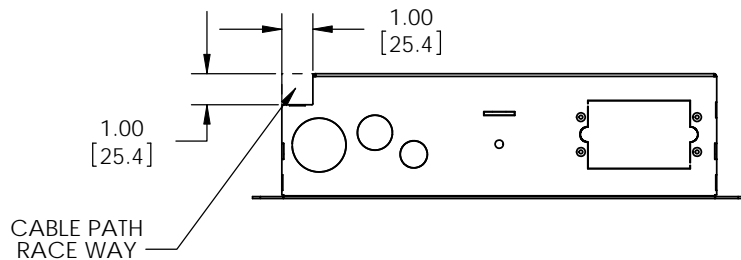

MOUNTS.COM

**PREMIER MOUNTS®**  
 CREATING POSITIVE CUSTOMER EXPERIENCES  
 3130 East Miraloma Avenue  
 Anaheim, CA 92806  
 P. 800.368.9700 - F. 800-832.4888

ITEM DESCRIPTION:	
INW-AM200	
SIZE	DWG. NO.
B	
SCALE: 1:1	
SHEET 1 OF 1	