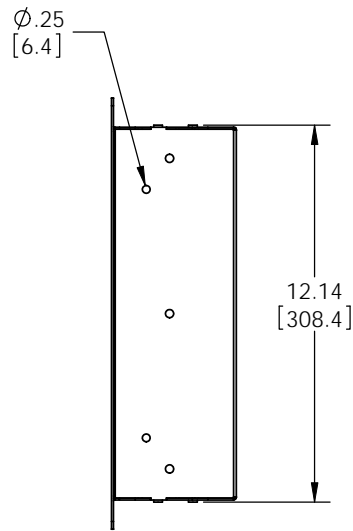

MOUNTS.COM

**PREMIER MOUNTS®**  
 CREATING POSITIVE CUSTOMER EXPERIENCES  
 3130 East Miraloma Avenue  
 Anaheim, CA 92806  
 P. 800.368.9700 - F. 800-832.4888

ITEM DESCRIPTION:	
INW-AM200	
SIZE	DWG. NO.
B	
SCALE: 1:1	
SHEET 1 OF 1	