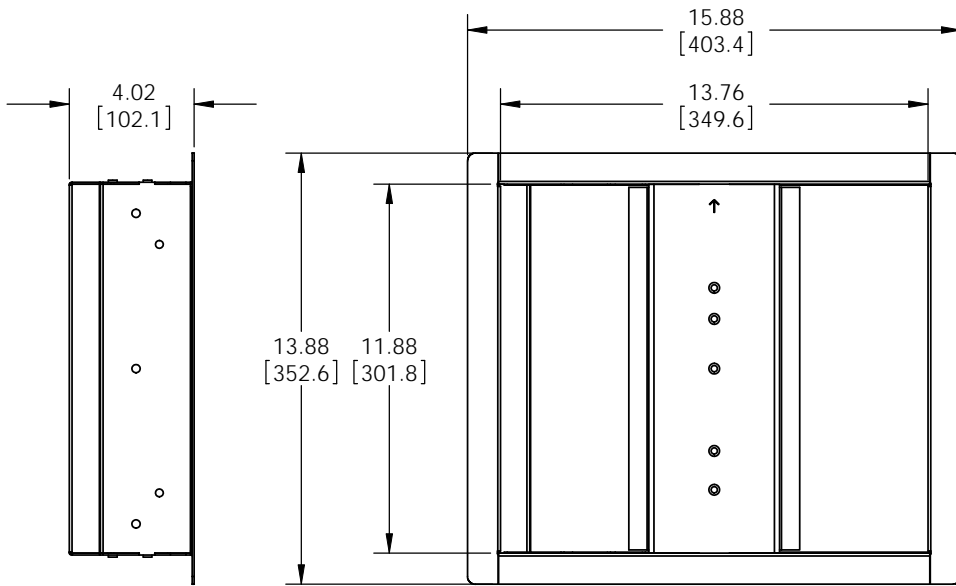

MOUNTS.COM

**PREMIER MOUNTS®**  
 CREATING POSITIVE CUSTOMER EXPERIENCES  
 3130 East Miraloma Avenue  
 Anaheim, CA 92806  
 P. 800.368.9700 - F. 800-832.4888

ITEM DESCRIPTION:	
INW-AM200	
SIZE	DWG. NO.
B	
SCALE: 1:1	
SHEET 1 OF 1	